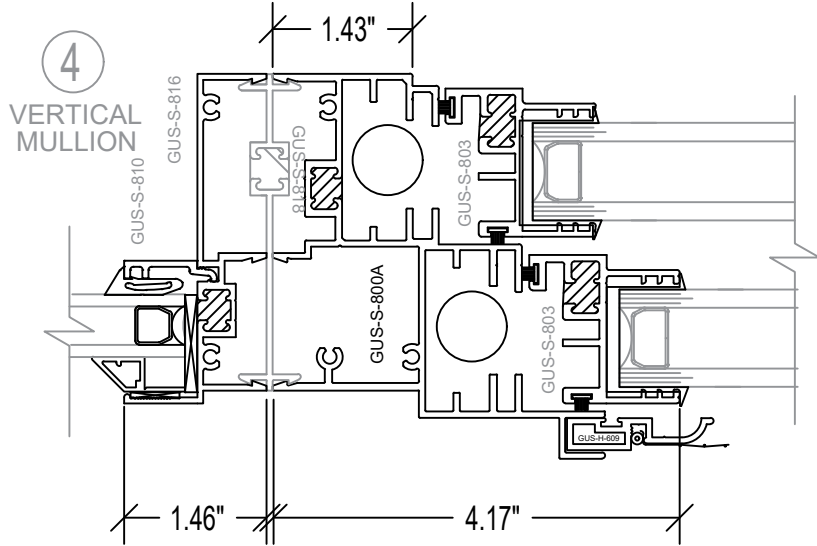

700 SERIES 3 1/4" DH

FIXED - DOUBLE - FIXED

STERGIS
WINDOWS & DOORS

700 SERIES / 9