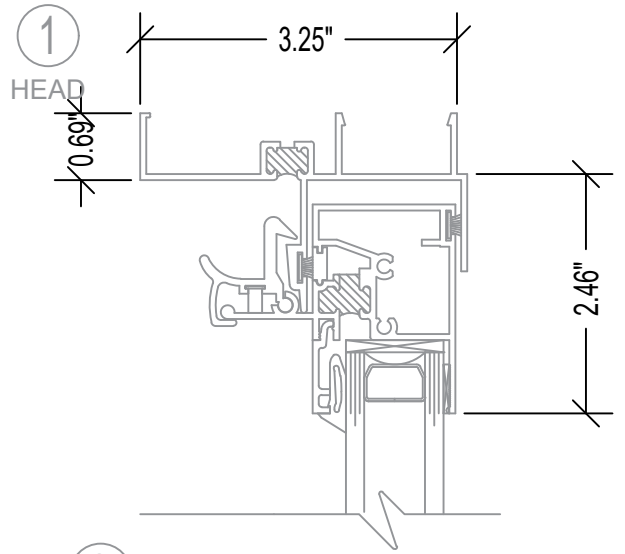

700 SERIES 3 1/4" DH

FIXED - DOUBLE - FIXED

STERGIS
WINDOWS & DOORS

700 SERIES / 9