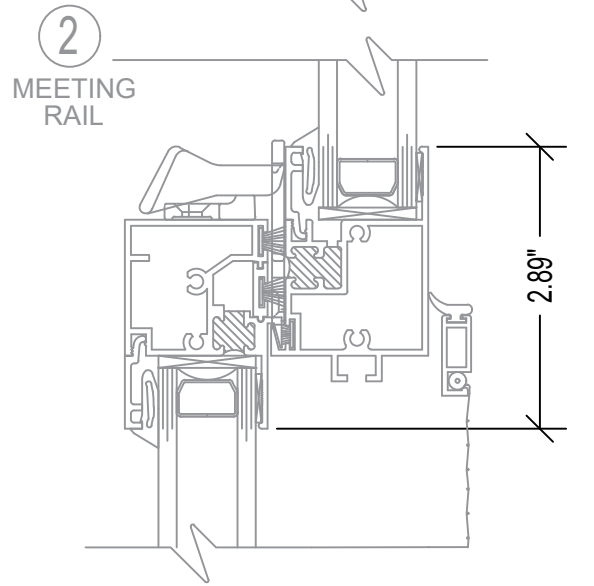

700 SERIES 3 1/4" DH

FIXED - DOUBLE - FIXED

STERGIS
WINDOWS & DOORS

700 SERIES / 9