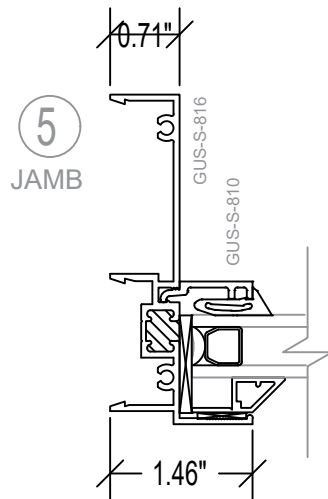

700 SERIES 3 1/4" DH

FIXED - DOUBLE - FIXED

STERGIS
WINDOWS & DOORS

700 SERIES / 9