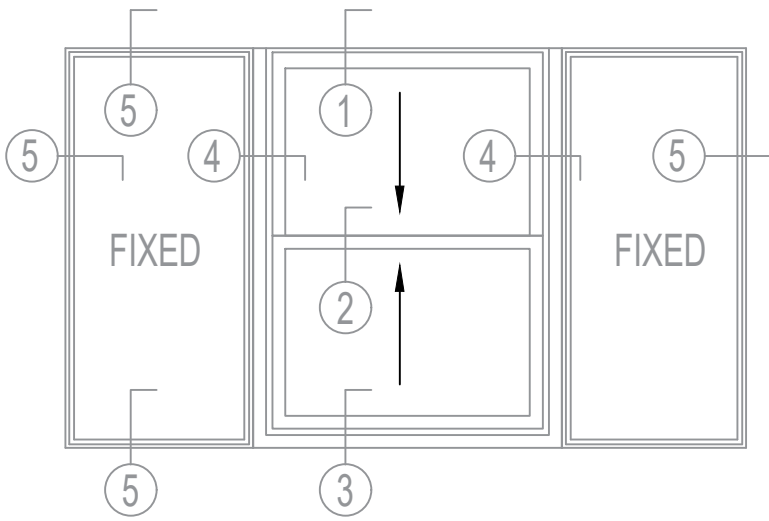

700 SERIES 3 1/4" DH

FIXED - DOUBLE - FIXED

STERGIS
WINDOWS & DOORS

700 SERIES / 9