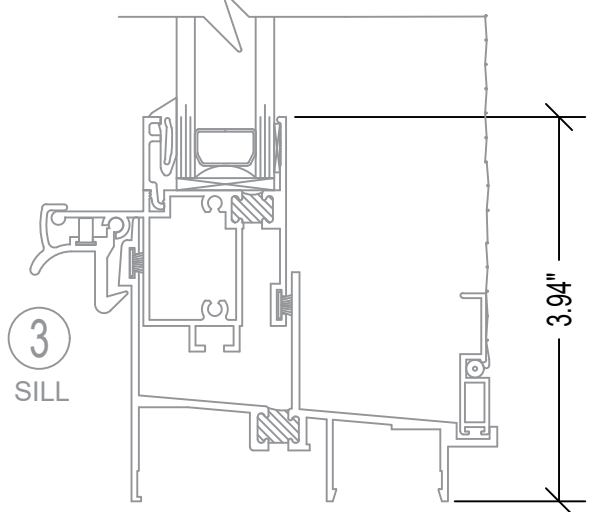

700 SERIES 3 1/4" DH

FIXED - DOUBLE - FIXED

STERGIS
WINDOWS & DOORS

700 SERIES / 9